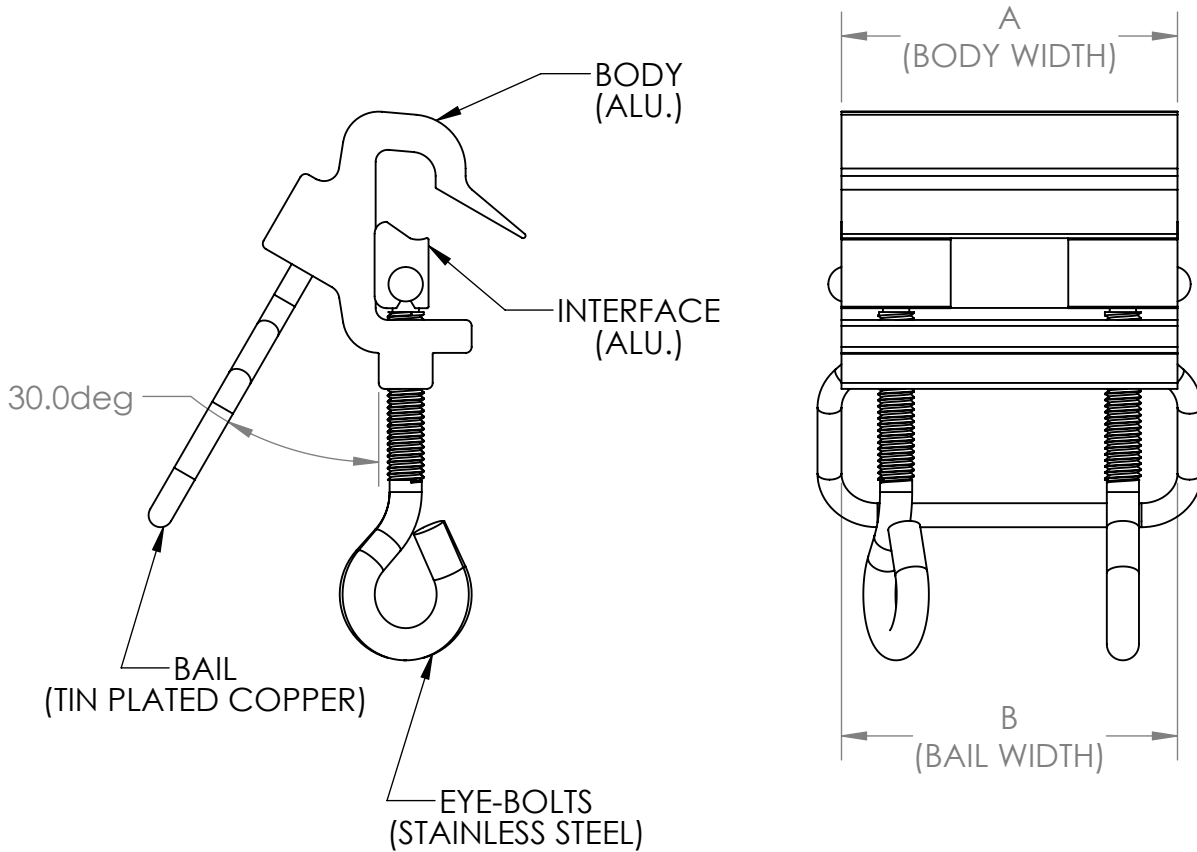

CONNECTOR PRODUCTS INC.

HTC-EB SERIES

CATALOG #	BAIL SIZE	MAIN	
HTC1EB	#2 (.25")	#6 CU - 4/0	.162" - .563"
HTC2EB	1/0 (.313")	2/0 - 556.5 AAC	.414" - .858"
HTC3EB	2/0 (.375")	4/0 - 954 AAC	.522" - 1.125"

CATALOG #	A [in]	B [in]
HTC1EB	3.5	3.5
HTC2EB	4.6	3.2
HTC3EB	5	3.6

CUSTOM BAIL SIZING (DIAMETER, A & B DIMENSIONS) AVAILABLE UPON REQUEST